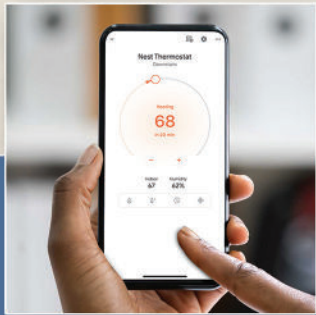

COMFORT, CONVENIENCE, EFFICIENCY.
Jagoe Homes TechSmart Brings It All Together.